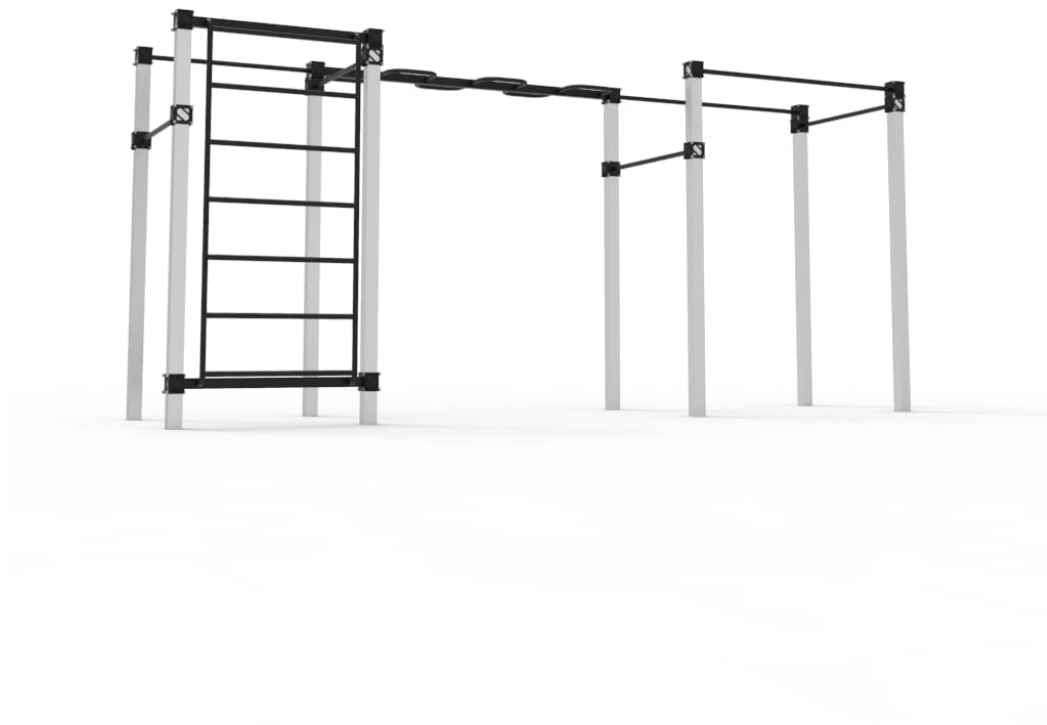

# SUPRA SPORT®

## Specification SG-014 Sports Complex

№	Name of elements	Article	Unit	Weight, kg	Quantity, pcs.
1	STAND 3000H	SE-00.3H	pcs .	128	8
2	CROSSBAR 1080	SE-01.1080	pcs .	30	5
3	CROSSBAR 1660	SE-01.1660	pcs .	14	2
4	Beam 1080	SE-03.1080	pcs .	14	2
5	Climbing frame base 1000	SE- 06.1080ЩД	pcs .	30	1
6	Snake climbing frame 2240	SE-05.22403	pcs .	24	1
TOTAL				240	19