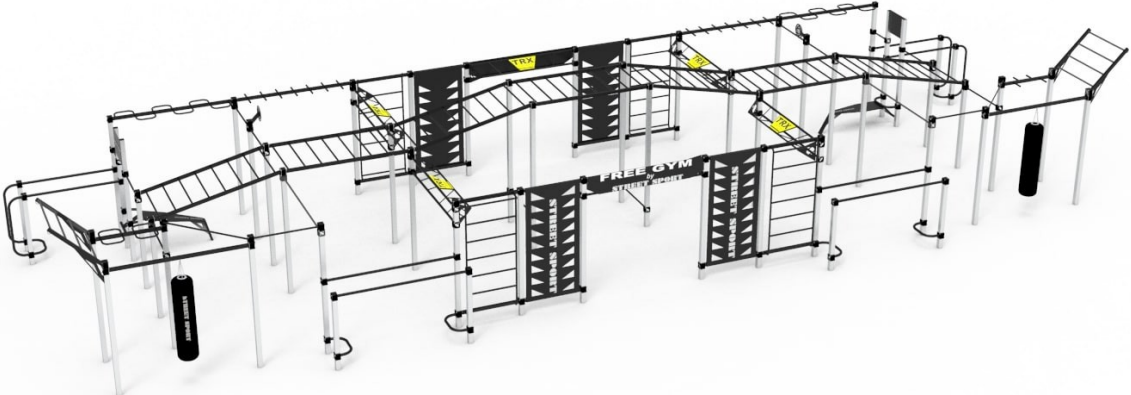

## Specification SFG Sports Complex

№	Name of elements	Article	Unit	Weight, kg	Quantity, pcs.
1	STAND 2000H	SE-00.2H	pcs .	88	8
2	STAND 2500H	SE-00.25H	pcs .	52	4
3	STAND 3000H	SE-00.3H	pcs .	640	40
4	STAND 3500H	SE-00.35H	pcs .	72	4
5	CROSSBAR 0500	SE-01.500	pcs .	8	2
6	CROSSBAR 1080	SE-01.1080	pcs .	72	12
7	CROSSBAR 1600-45	SE-01.1600-45	pcs .	14	2
8	Bars 1660	SE-02.1660	pcs .	40	4
9	Bars 2240	SE-02.2240	pcs .	48	4
10	Thrust 0500	SE-02.500П	pcs .	64	8
11	Thrust 1080	SE-02.1080П	pcs .	40	4
12	Beam 1080	SE-03.1080	pcs .	112	16
13	Beam 2240	SE-03.2240	pcs .	66	6
14	Beam 2240KK	SE-03.2240KK	pcs .	22	2
15	Beam 2240-slide	SE-03.2240Г	pcs .	88	8
16	Universal beam	SE-03.1000-45Y	pcs .	36	4
17	Climbing frame base1080	SE-06.1080OP	pcs .	224	32
18	Climbing frame base1000	SE-06.1080ЩД	pcs .	120	4
19	Wall barrier base 1000	SE-06.1080СБ	pcs .	120	4
20	TRX 2240	SE-04.2240	pcs .	144	6
21	Snake climbing frame 1080	SE-05.10803	pcs .	16	1
22	Snake climbing frame 2240	SE-05.22403	pcs .	48	2